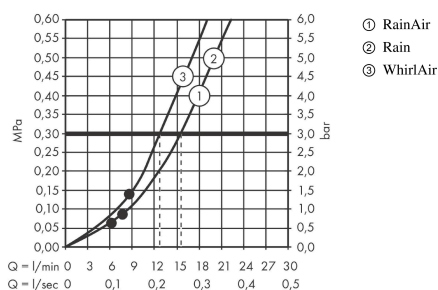

Flowchart

The consumption was measured in combination with the appropriate fittings (thermostat/mixer/ in-wall valve) to reflect actual application in practice.