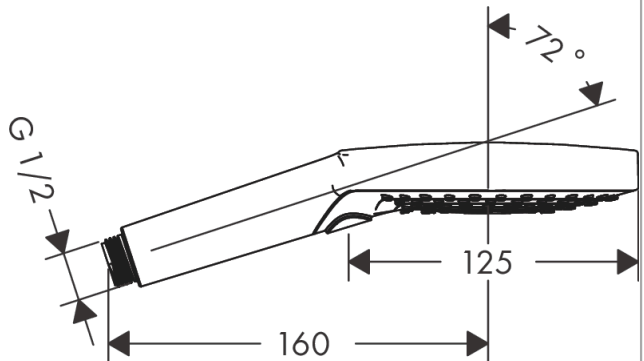

Scale drawing