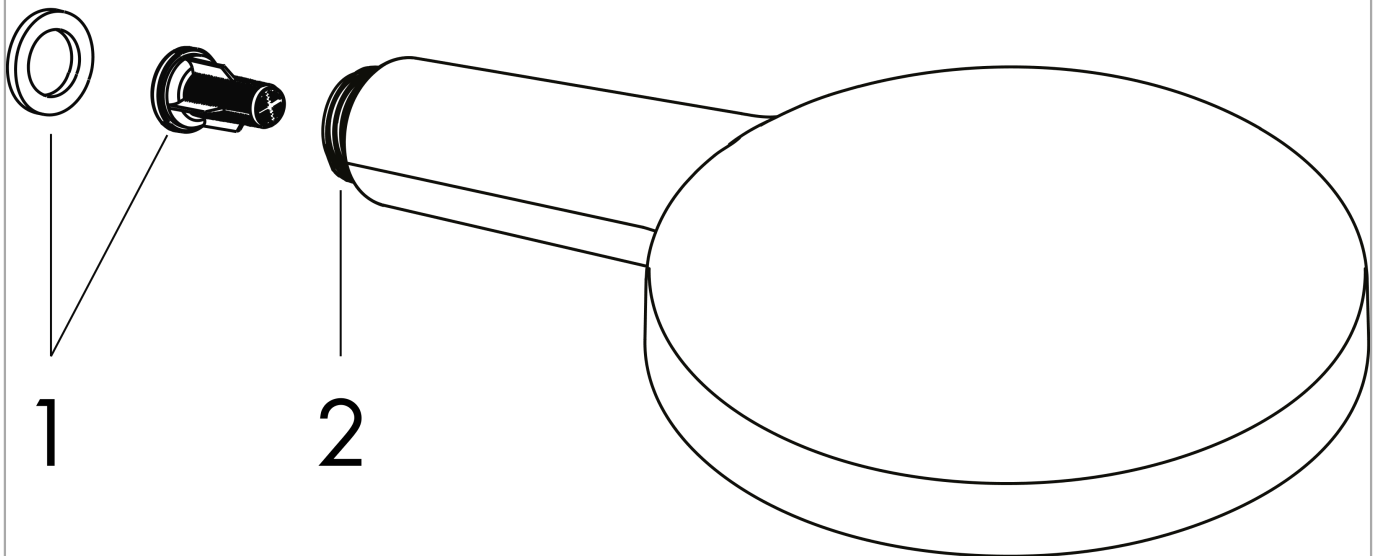

Raindance Select S
Hand shower 120 3jet
Surfaces: **Polished Gold Optic**   Article Number: **26530990**

Exploded Drawing

Year of production: >04/20

Raindance Select S
Hand shower 120 3jet
Surfaces: **Polished Gold Optic**   Article Number: **26530990**

Spare part list

Year of production: >04/20

Pos.	Description	Article Number	Price	PU
1	filter insert	97708000	-	1
2	pivoting connection	93089000	-	1